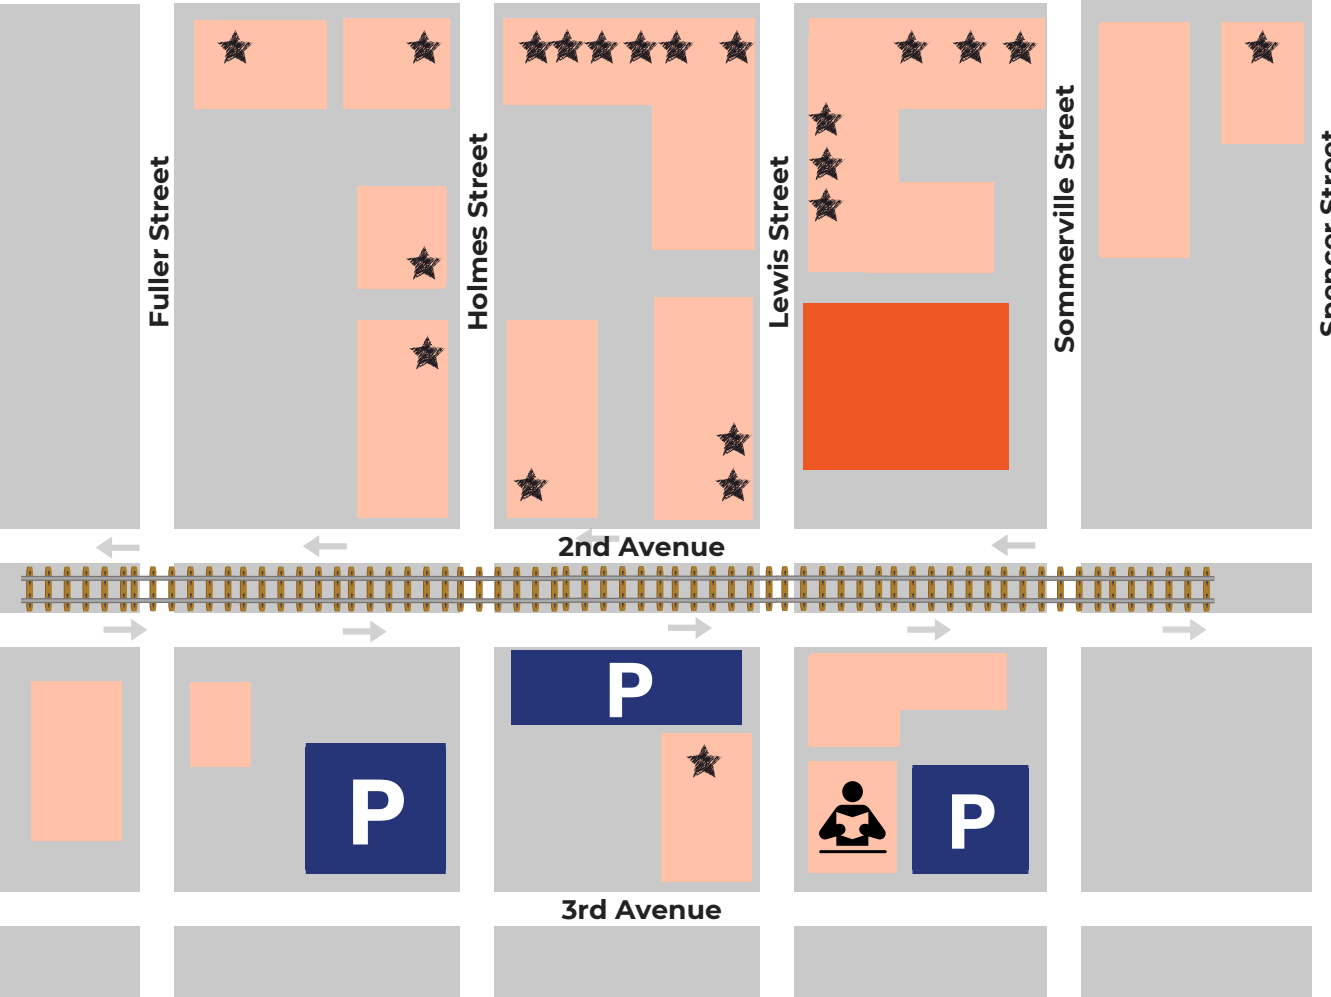

CSAH 101

First Avenue W

HUBER PARK

First Avenue

First Avenue E

Fuller Street

Holmes Street

Lewis Street

Sommerville Street

Spencer Street

2nd Avenue

3rd Avenue

CANDY LOCATIONS

# Downtown Shakopee Trick or Treat

## Participating Businesses

**Babe's Place**

**DOWNTOWN NUTRITION**

**Pearson Florist**